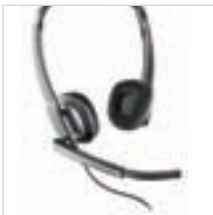

30  
Accessories and Parts for  
Discontinued Products

Wireless Headset Systems

- Savi 400 Series ..... 2
- Savi 700 Series..... 4
- CS500 Series..... 6
- HL10 Automatic Handset Lifter..... 8
- On-Line Indicator ..... 8
- Voyager Legend UC ..... 9
- Savi Go..... 10