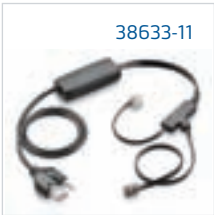

Spares and Replacement Parts (continued)

PART NO.

- 83768-01 Convertible Charge Cradle (WO100/101)
- 83769-11 Over-the-ear Charging Cradle (WO200/201)
- 83776-01 Over-the-head Charging Cradle (WO300/WO350)
- 86009-01 Telephone Interface Cable, *not pictured*
- 86658-01 USB Cable, *not pictured*

Accessories

- 71781-01 Ear Cushions, Foam (2) (WO300/WO350)
- 80287-01 On-Line Indicator, Straight Plug
- 84609-01 Charge Base, 5 Unit, 3 Pins (with AC Power Supply)
- 86005-01 Charge Base, 1 Unit, 3 Pins (with AC Power Supply)

Cables and Connectors for Remote Desk Phone Call Control

- 37818-11 APS-11, Electronic Hook Switch, Siemens®/Funwerk®/Auerswald®/Agfeo®/Aastra®/DeTeWe®
- 37820-11 APT-31, Electronic Hook Switch, Avaya® Gmbh (Tenovis)
- 38350-11 APC-41, Electronic Hook Switch, Cisco®
- 38439-11 APP-51, Electronic Hook Switch, Polycom®
- 38633-11 APV-66, Electronic Hook Switch, Avaya (EU24)
- 38734-11 APV-63, Electronic Hook Switch, Avaya
- 38908-11 APA-23, Electronic Hook Switch, Alcatel®
- 60961-35 HL10 Handset Lifter, Straight Plug
- 78887-01 RD-1 Electronic Hook Switch, Shoretel®/Toshiba®/Adtran®/Allworx®
- 83018-11 APU-71, Electronic Hook Switch, Avaya (Nortel®)/Cisco
- 87317-01 APC-45, Electronic Hook Switch, Cisco
- 87327-01 APD-80, Electronic Hook Switch