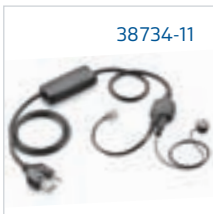

Headset Charging Accessories for Multi-shift Environments

- 83769-11 Over-the-ear Charging Cradle (CS530)
- 83776-11 Over-the-head Charging Cradle (CS510/CS520)
- 84599-01 Standard Charging Cradle (CS540)
- 84609-01 Charge Base, 5 Units, 3 Pins (with AC Power Supply)
- 86005-01 Charge Base, 1 Unit, 3 Pins (with AC Power Supply)

Cables and Connectors for Remote Desk Phone Call Control

- 37818-11 APS-11, Electronic Hook Switch, Siemens®/Funwerk®/Auerswald®/Agfeo®/Aastra®/DeTeWe®
- 37820-11 APT-31, Electronic Hook Switch, Avaya® Gmbh (Tenovis)
- 38350-11 APC-41, Electronic Hook Switch, Cisco®
- 38439-11 APP-51, Electronic Hook Switch, Polycom®
- 38633-11 APV-66, Electronic Hook Switch, Avaya (EU24)
- 38734-11 APV-63, Electronic Hook Switch, Avaya
- 38908-11 APA-23, Electronic Hook Switch, Alcatel®
- 60961-35 HL10 Handset Lifter, Straight Plug
- 78887-01 RD-1 Electronic Hook Switch, Shoretel®/Toshiba®/Adtran®/Allworx®
- 83018-11 APU-71, Electronic Hook Switch, Avaya (Nortel®)/Cisco
- 87317-01 APC-45, Electronic Hook Switch, Cisco
- 87327-01 APD-80, Electronic Hook Switch, *not pictured*