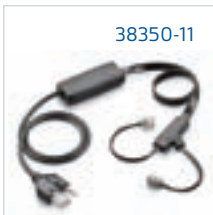

Headset Charging Accessories for Multi-shift Environments

- 83769-11 Over-the-ear Charging Cradle (CS530)
- 83776-11 Over-the-head Charging Cradle (CS510/CS520)
- 84599-01 Standard Charging Cradle (CS540)
- 84609-01 Charge Base, 5 Units, 3 Pins (with AC Power Supply)
- 86005-01 Charge Base, 1 Unit, 3 Pins (with AC Power Supply)

Cables and Connectors for Remote Desk Phone Call Control

- 37818-11 APS-11, Electronic Hook Switch, Siemens®/Funwerk®/Auerswald®/Agfeo®/Aastra®/DeTeWe®
- 37820-11 APT-31, Electronic Hook Switch, Avaya® Gmbh (Tenovis)
- 38350-11 APC-41, Electronic Hook Switch, Cisco®
- 38439-11 APP-51, Electronic Hook Switch, Polycom®
- 38633-11 APV-66, Electronic Hook Switch, Avaya (EU24)
- 38734-11 APV-63, Electronic Hook Switch, Avaya
- 38908-11 APA-23, Electronic Hook Switch, Alcatel®
- 60961-35 HL10 Handset Lifter, Straight Plug
- 78887-01 RD-1 Electronic Hook Switch, Shoretel®/Toshiba®/Adtran®/Allworx®
- 83018-11 APU-71, Electronic Hook Switch, Avaya (Nortel®)/Cisco
- 87317-01 APC-45, Electronic Hook Switch, Cisco
- 87327-01 APD-80, Electronic Hook Switch, *not pictured*