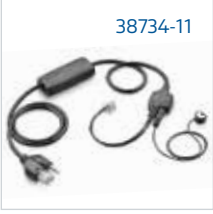

Spares and Replacement Parts (continued)

PART NO.

84599-01	Standard Charging Cradle (W740)
84600-01	Deluxe Charging Cradle (W745)
84604-01	Savi Fit Kit, Earloops/Earbuds/Foam Cushions (W740/W745)
84605-01	Over-the-head Headband (W740/W745)
84606-01	Behind-the-head Neckband (W740/W745)
86009-01	Telephone Interface Cable, <i>pictured on page 42</i>
86658-01	USB Cable, <i>pictured on page 42</i>
87229-01	Leatherette Ear Cushions, 2 Units (W740/W745)

Accessories

71781-01	Ear Cushions, Foam (2) (W710/W720)
80287-01	On-Line Indicator, Straight Plug
82905-21	Over-the-ear Headset and Charge Cradle (W730), <i>pictured on page 4</i>
83322-11	Over-the-head Headset and Charge Cradle (W720), <i>pictured on page 4</i>
83323-11	Over-the-head Headset and Charge Cradle (W710), <i>pictured on page 4</i>
83356-01	WH500 Convertible Headset and Charge Cradle (W740), <i>pictured on page 4</i>
84601-01	Deluxe Charging Cradle Kit (W740) (Deluxe Charging Cradle + Spare Battery)
84602-01	USB Deluxe Charger (W745)
84603-01	USB Deluxe Charging Kit (W740) (Deluxe Charger + Spare Battery)
84609-01	Charge Base, 5 Units, 3 Pins (with AC Power Supply)
86005-01	Charge Base, 1 Unit, 3 Pins (with AC Power Supply)
87527-01	Foam Ear Loop Covers, 20 Units (W740/W745), <i>pictured on page 9</i>
88940-01	Spare Eartips, 25 units, small (W740/W745), <i>pictured on page 9</i>
88941-01	Spare Eartips, 25 units, medium (W740/W745), <i>pictured on page 9</i>

Cables and Connectors for Remote Desk Phone Call Control

37818-11	APS-11, Electronic Hook Switch, Siemens®/Funwerk®/Auerswald®/Agfeo®/Aastra®/DeTeWe®
37820-11	APT-31, Electronic Hook Switch, Avaya® Gmbh (Tenovis)
38350-11	APC-41, Electronic Hook Switch, Cisco®
38350-12	APC-42, Electronic Hook Switch, Cisco
38439-11	APP-51, Electronic Hook Switch, Polycom®
38633-11	APV-66, Electronic Hook Switch, Avaya (EU24)
38734-11	APV-63, Electronic Hook Switch, Avaya
38908-11	APA-23, Electronic Hook Switch, Alcatel®, <i>pictured on page 9</i>
60961-35	HL10™ Handset Lifter, Straight Plug
78887-01	RD-1 Electronic Hook Switch, Shoretel®/Toshiba®/Adtran®/Allworx®
83018-11	APU-71, Electronic Hook Switch, Avaya (Nortel®)/Cisco
85638-01	EHS Extension Cable, Cisco, <i>not pictured</i>
87317-01	APC-45, Electronic Hook Switch, <i>pictured on page 9</i>
87327-01	APD-80, Electronic Hook Switch, <i>pictured on page 9</i>
201081-01	APC-82, Electronic Hook Switch, Cisco, <i>pictured on page 9</i>
892801-11	APN-91, Electronic Hook Switch, NEC®, <i>pictured on page 9</i>