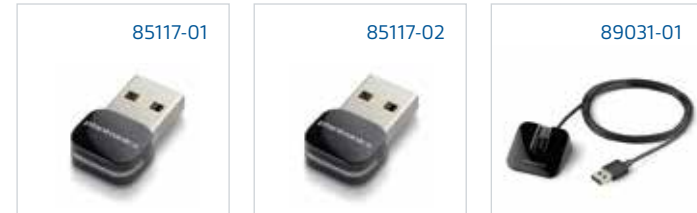

Cables and Connectors for Remote Desk Phone Call Control

37818-11 APS-11, Electronic Hook Switch, Siemens®/Funwerk®/Auerswald®/Agfeo®/Aastra®/DeTeWe®  
37820-11 APT-31, Electronic Hook Switch, Avaya® Gmbh (Tenovis)  
38350-11 APC-41, Electronic Hook Switch, Cisco®  
38350-12 APC-42, Electronic Hook Switch, Cisco  
38439-11 APP-51, Electronic Hook Switch, Polycom®  
38633-11 APV-66, Electronic Hook Switch, Avaya (EU24)  
38734-11 APV-63, Electronic Hook Switch, Avaya  
38908-11 APA-23, Electronic Hook Switch, Alcatel®  
60961-35 HL10 Handset Lifter, Straight Plug  
78887-01 RD-1 Electronic Hook Switch, Shoretel®/Toshiba®/Adtran®/Allworx®  
83018-11 APU-71, Electronic Hook Switch, Avaya (Nortel®)/Cisco  
85638-01 EHS Extension Cable, Cisco, *not pictured*  
87317-01 APC-45, Electronic Hook Switch, Cisco  
87327-01 APD-80, Electronic Hook Switch  
201081-01 APC-82, Electronic Hook Switch, Cisco  
892801-11 APN-91, Electronic Hook Switch, NEC®

Voyager Legend UC, B235

In the Box

**Voyager Legend UC**

Headset and Eartips/Foam Eartip Covers  
Mini Bluetooth® USB Adapter  
Portable Charging Case  
Micro USB Charge Adapter

Modular AC Wall Charger  
Desktop Charging Stand  
USB Charging Cable  
Quick Start Guide

HL10

In the Box

Handset Lifter  
Mounting Tape

Extension Arm / Ring Detector Kit  
User Guide

Spares and Replacement Parts

**PART NO.**

85117-01 BT300-M Mini Bluetooth USB adapter  
85117-02 BT300 Mini Bluetooth USB adapter  
89031-01 Desktop Charge Stand  
89033-01 Micro USB Charge Adapter (Includes Micro USB Charge Cable, 2')  
89034-01 Modular AC Wall Charger  
89036-01 Portable Charge Case (Includes Micro USB Charge Cable, 2')  
89037-01 Small, 3-Pack, Eartips/Foam Eartip Covers  
89037-02 Medium, 3-Pack, Eartips/Foam Eartip Covers  
89037-03 Large, 3-Pack, Eartips