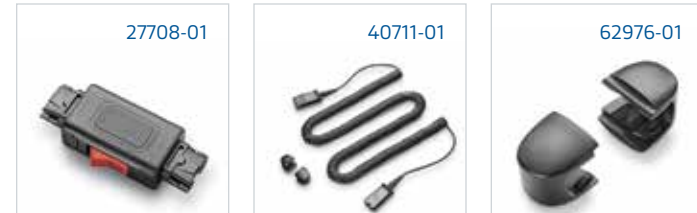

27708-01 Mute Switch, QD In-Line
40711-01 Cable, 10' Extension, QD-to-QD, Lightweight
62976-01 QD Cord Lock