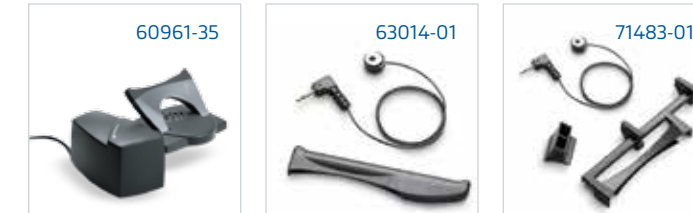

Cables and Connectors for Remote Desk Phone Call Control

37818-11 APS-11, Electronic Hook Switch, Siemens®/Funwerk®/Auerswald®/Agfeo®/Aastra®/DeTeWe®  
37820-11 APT-31, Electronic Hook Switch, Avaya® Gmbh (Tenovis)  
38350-11 APC-41, Electronic Hook Switch, Cisco®  
38350-12 APC-42, Electronic Hook Switch, Cisco  
38439-11 APP-51, Electronic Hook Switch, Polycom®  
38633-11 APV-66, Electronic Hook Switch, Avaya (EU24)  
38734-11 APV-63, Electronic Hook Switch, Avaya  
38908-11 APA-23, Electronic Hook Switch, Alcatel®  
60961-35 HL10 Handset Lifter, Straight Plug  
78887-01 RD-1 Electronic Hook Switch, Shoretel®/Toshiba®/Adtran®/Allworx®  
83018-11 APU-71, Electronic Hook Switch, Avaya (Nortel®)/Cisco  
85638-01 EHS Extension Cable, Cisco, *not pictured*  
87317-01 APC-45, Electronic Hook Switch, Cisco  
87327-01 APD-80, Electronic Hook Switch  
201081-01 APC-82, Electronic Hook Switch, Cisco  
892801-11 APN-91, Electronic Hook Switch, NEC®

HL10

In the Box

Handset Lifter  
Mounting Tape

Extension Arm / Ring Detector Kit  
User Guide

Spares and Replacement Parts

**PART NO.**

85117-01 BT300-M Mini Bluetooth USB adapter  
85117-02 BT300 Mini Bluetooth USB adapter  
89031-01 Desktop Charge Stand  
89033-01 Micro USB Charge Adapter (Includes Micro USB Charge Cable, 2')  
89034-01 Modular AC Wall Charger  
89036-01 Portable Charge Case (Includes Micro USB Charge Cable, 2')  
89037-01 Small, 3-Pack, Eartips/Foam Eartip Covers  
89037-02 Medium, 3-Pack, Eartips/Foam Eartip Covers  
89037-03 Large, 3-Pack, Eartips

Accessories

89110-01 USB Car Charger

Spares and Replacement Parts

**PART NO.**

60961-35 HL10 Handset Lifter, Straight Plug  
61578-01 Mounting Tape, *not pictured*  
63014-01 Internal Ring Detector / Extension Arm "Only" Kit\*  
71483-01 Extension Arm / Ring Detector Kit for Nortel i2004 Phones