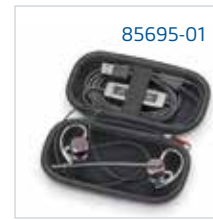

Blackwire 435, Stereo, Convertible, C435

In the Box

- Blackwire 435**  
Headset                      Clothing Clip
- Carrying Case              Quick Start Guide

Spares and Replacement Parts

- | PART NO. |                                      |
|----------|--------------------------------------|
| 85692-01 | Ear Loop and Ear Gel Kit             |
| 85695-01 | Blackwire 435 Carrying Case          |
| 85696-01 | Replacement Ear Bud with Y Connector |
| 85697-01 | Clothing Clip                        |

85692-01

85695-01

85696-01

85697-01

85693-01

85694-01

Accessories

- 85693-01      Neckband and 2 Links
- 85694-01      Neckband, 2 Links and Carry Case