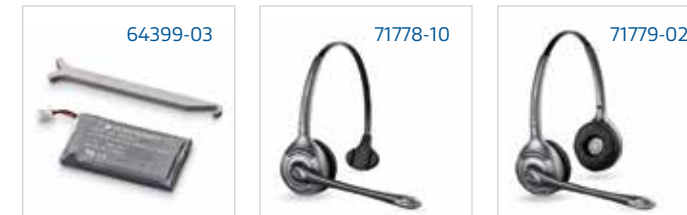

Spares and Replacement Parts

PART NO.

- 64399-03 Headset Battery (w / Removal Tool)
- 71778-10 Headset (CS351N)
- 71779-02 Headset (CS361N)
- 71781-01 Ear Cushions, Foam (2)
- 71782-01 Ear Cushions, Leatherette (2)
- 71783-01 Headset Battery Door, *not pictured*
- 75048-10 Charging Unit and CS351N Headset, *not pictured*
- 75049-04 Charging Unit and CS361N Headset, *not pictured*
- 80090-05 AC Power Supply

Accessories

- 46429-01 On-Line Indicator Extension Cord
- 65116-02 On-Line Indicator Light
- 72742-01 Headband Pad
- 75050-01 Charging Unit, Stand Alone, No Headset

NOTE: For Cables and Connectors for Remote Desk Phone Call Control, see page 9.