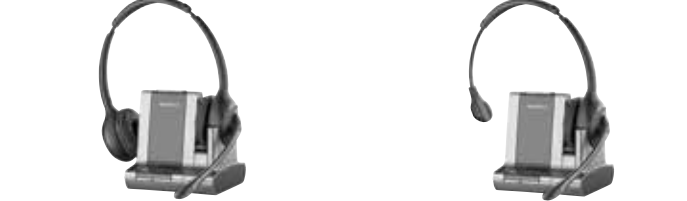

Savi Office, Convertible, WO100/101
Savi Office, Over-the-ear, WO200/201

Savi Office, Over-the-head Binaural, WO350
Savi Office, Over-the-head Monaural, WO300

In the Box

Savi Office WO100/101	Headset	Base
	Over-the-head Headband	AC Power Supply
	Ear Tab and Cushion	Telephone Interface Cable
	Earloop	USB Cable
	Charging Cradle	Quick Start Guide
Savi Office WO200/201	Headset and Eartips	Telephone Interface Cable
	Charging Cradle	USB Cable
	Base	Quick Start Guide
	AC Power Supply	
Savi Office WO350	Headset	Telephone Interface Cable
	Charging Cradle	USB Cable
	Base	Quick Start Guide
	AC Power Supply	
Savi Office WO300	Headset	Telephone Interface Cable
	Charging Cradle	USB Cable
	Base	Quick Start Guide
	AC Power Supply	

Spares and Replacement Parts

PART NO.

- 64399-03 Headset Battery (w/ Removal Tool) (WO300/WO350)
- 71782-01 Ear Cushions, Leatherette (2) (WO300/WO350)
- 72742-02 Headband Support (WO300/WO350)
- 72913-01 Eartips: 5, 3 with Gel Tips (WO200/201)
- 81423-01 AC Power Supply, Straight Plug
- 81424-01 Convertible Headband (WO100/101)
- 81425-01 Convertible Ear Loops, 2 (WO100/101)
- 81426-01 Convertible Comfort Kit, Eartips/Ear Cushions, 2 (WO100/101)
- 82904-01 Convertible Headset and Charge Cradle (WO100/101)
- 82905-21 Over-the-ear Headset and Charge Cradle (WO200/201)
- 83322-11 Over-the-head Headset and Charge Cradle (WO350)
- 83323-11 Over-the-head Headset and Charge Cradle (WO300)