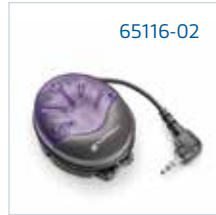

46429-01

65116-02

Accessories

46429-01 On-Line Indicator Extension Cord
65116-02 On-Line Indicator Light