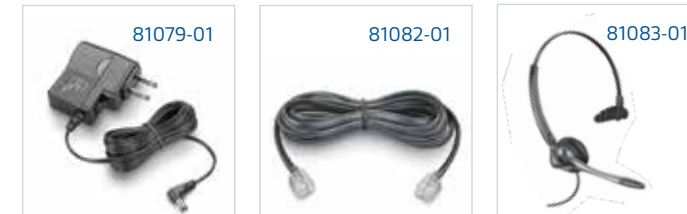

Spares and Replacement Parts

PART NO.	
43298-03	Headband
45650-03	Spare Ring / Pivot Ball Assembly
46186-01	Ear Cushion, Leatherette
81079-01	AC Power Supply
81082-01	Landline Telephone Cable
81083-01	Headset
81084-01	Handset
81085-01	Battery Door
81086-01	Belt Clip
81087-02	Handset Battery