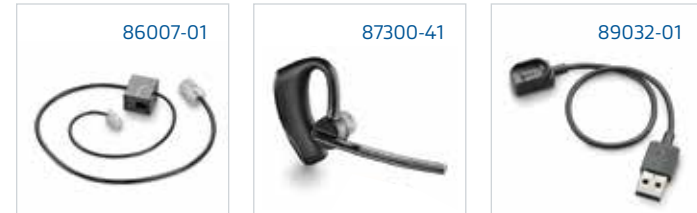

Accessories

65116-02	On-Line Indicator Light, <i>pictured on page 10</i>
71781-01	Foam Ear Cushions (CS510-XD/CS520-XD)
80287-01	On-Line Indicator, Straight Plug
87527-01	Foam Ear Loop Covers, 20 Units (CS540-XD/CS545-XD)
88940-01	Spare Eartips, 25 Units, Small (CS540-XD/CS545-XD)
88941-01	Spare Eartips, 25 Units, Medium (CS540-XD/CS545-XD)
<b>Headset Charging Accessories for Multi-shift Environments</b>	
83776-11	Over-the-head Charging Cradle - charging only (CS510-XD/CS520-XD)
84599-01	Standard Charging Cradle - charging only (CS540-XD)
84609-01	Charge Base (5 Units)
86005-01	Charge Base, 1 Unit, 3 Pins (with AC Power Supply)

Cables and Connectors for Remote Desk Phone Call Control

37818-11	APS-11, Electronic Hook Switch, Siemens®/Funwerk®/Auerswald®/Agfeo®/Aastra®/DeTeWe®
37820-11	APT-31, Electronic Hook Switch, Avaya® Gmbh (Tenovis)
38350-11	APC-41, Electronic Hook Switch, Cisco®
38350-12	APC-42, Electronic Hook Switch, Cisco
38439-11	APP-51, Electronic Hook Switch, Polycom®
38633-11	APV-66, Electronic Hook Switch, Avaya (EU24)
38734-11	APV-63, Electronic Hook Switch, Avaya
38908-11	APA-23, Electronic Hook Switch, Alcatel®
60961-35	HL10 Handset Lifter, Straight Plug
78887-01	RD-1 Electronic Hook Switch, Shoretel®/Toshiba®/Adtran®/Allworx®
83018-11	APU-71, Electronic Hook Switch, Avaya (Nortel®)/Cisco
85638-01	EHS Extension Cable, Cisco, <i>not pictured</i>
87317-01	APC-45, Electronic Hook Switch, Cisco
87327-01	APD-80, Electronic Hook Switch
201081-01	APC-82, Electronic Hook Switch, Cisco
892801-11	APN-91, Electronic Hook Switch, NEC®

Voyager Legend CS

In the Box

Voyager Legend CS  
Headset  
Base  
Telephone Interface Cable

Power Supply  
Eartips  
USB Charge Cable

86007-01

87300-41

89032-01

Spares and Replacement Parts