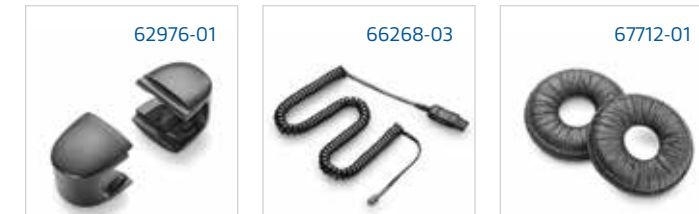

62976-01 QD Cord Lock
65932-01 Value Pack for Voice Tube Models (HW251/HW261) (Ear Cushions, Voice Tube, Background Noise Suppressor, QD Cord Clip), *not pictured*
66268-03 A10 Direct Connect Cable
67712-01 Ear Cushions, Leatherette (2)
83195-01 Ear Cushion, Circumaural, *not pictured*